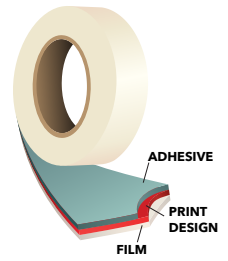

PRINTED CARTON SEALING TAPES

SURFACE PRINT

- MOQ as little as 10 cases
- Prints up to 3 ink colors
- Short lead times
- Tan and Reverse printing available upon request in select styles
 - *Subject to upcharge*

LOCK PRINT

- MOQ as little as 2 pallets
- Prints up to 3 ink colors
- Image protected from damage by both adhesive and film
- Available as part of our container direct program

STANDARD PRINTS

Please contact your IPG sales or customer service representative for additional information.