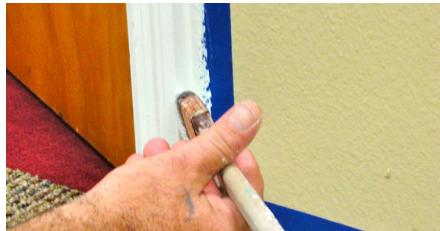

itape

PRO•MASK BLUE® BLOC•IT®

WITH BLOC•IT™ CLEAN LINE TECHNOLOGY

We've combined our high performance PRO•MASK BLUE® painters tape that offers superior adhesion and clean removal with BLOC•it™ Clean Line Technology. Our proprietary edge treatment delivers clean, crisp paint lines every time. When you combine BLOC•it™ with PRO•MASK BLUE®, you have the confidence to tape, then paint like a pro!

FEATURES & BENEFITS

- Designed for exposure to sunlight up to 14 Days
- Edge treated for clean, crisp paint lines
- Smooth backing for superior paint lines and reduced fingertip abrasion
- For use on lacquer or polyurethane coated surfaces, unfinished wood, wallpaper, or new, unpainted or freshly painted wallboard

STANDARD BLUE TAPE VS. PRO•MASK BLUE®

- Paint seeped through the tape leaving uneven lines

- Clean paint lines every time with BLOC•it™ Clean Line technology

MARKETS

- Automotive
- Marine and Composites
- Transportation
- Painting
- Aerospace