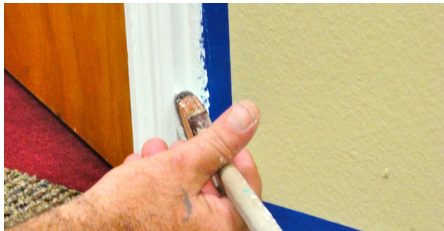

## BLUE PAINTERS TAPE

We've combined our high performance PT14 blue painters tape that offers superior adhesion and clean removal with BLOC•it™ Clean Line Technology. Our proprietary edge treatment delivers clean, crisp paint lines every time.

### FEATURES & BENEFITS

- Prevent paint from seeping under the tape
- Superior paint lines
- Conformability and tear strength
- Indoor and outdoor: 14 day clean removal
- Excellent cornering
- Resistant to UV rays up to 14 days
- Strong enough to hang plastic sheeting and masking paper
- Can be used on hardwood floors, lacquer and laminated surfaces