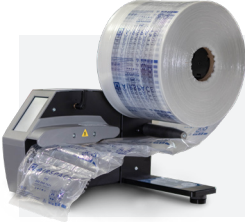

Custom integration is also available. Our team of designers are experts on developing solutions that help make pillow delivery more effective and efficient.

DESIGNED FOR AIRSPACE G-SERIES MACHINES

AIRSPACE G4

- For high-demand packing environments
- Ergonomic film loader

IPG has a traditional 48 pallet configuration

AIRSPACE G6

- Yields bubble or air pillows
- High speeds from 40 to 100 ft/min
- Built for quick & easy maintenance