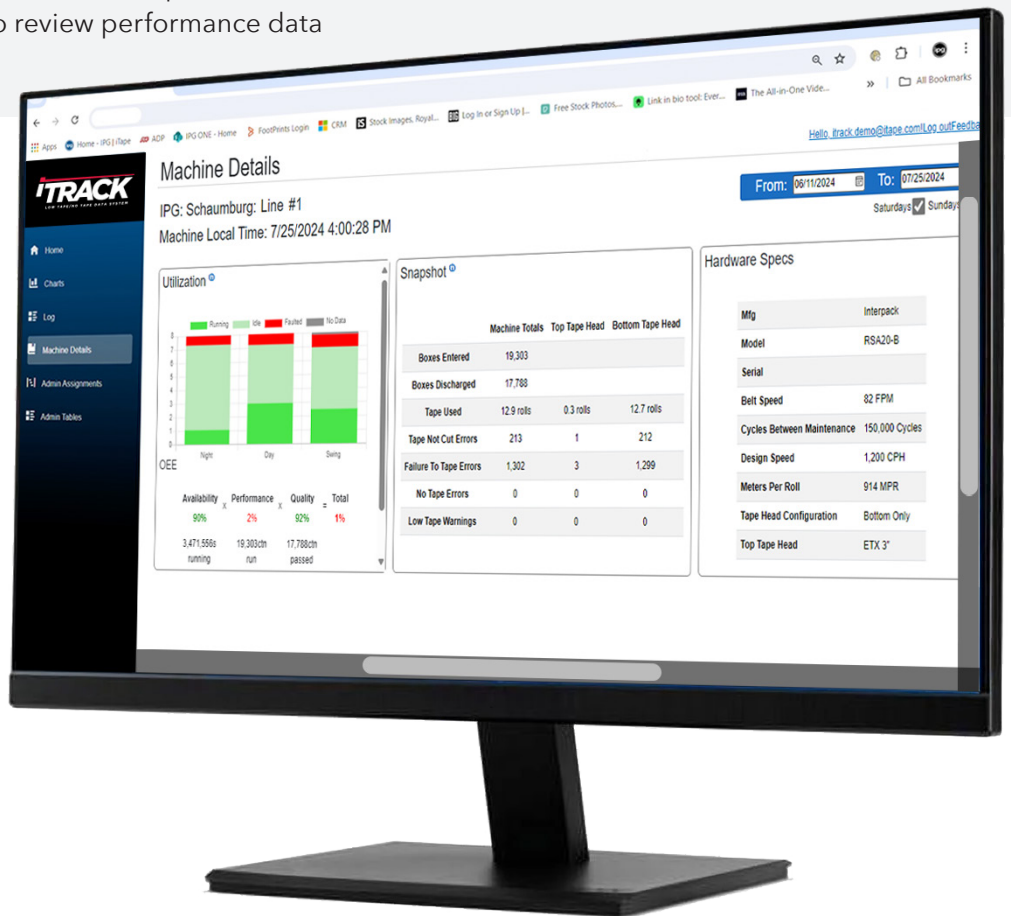

800-474-8273 | itape.com